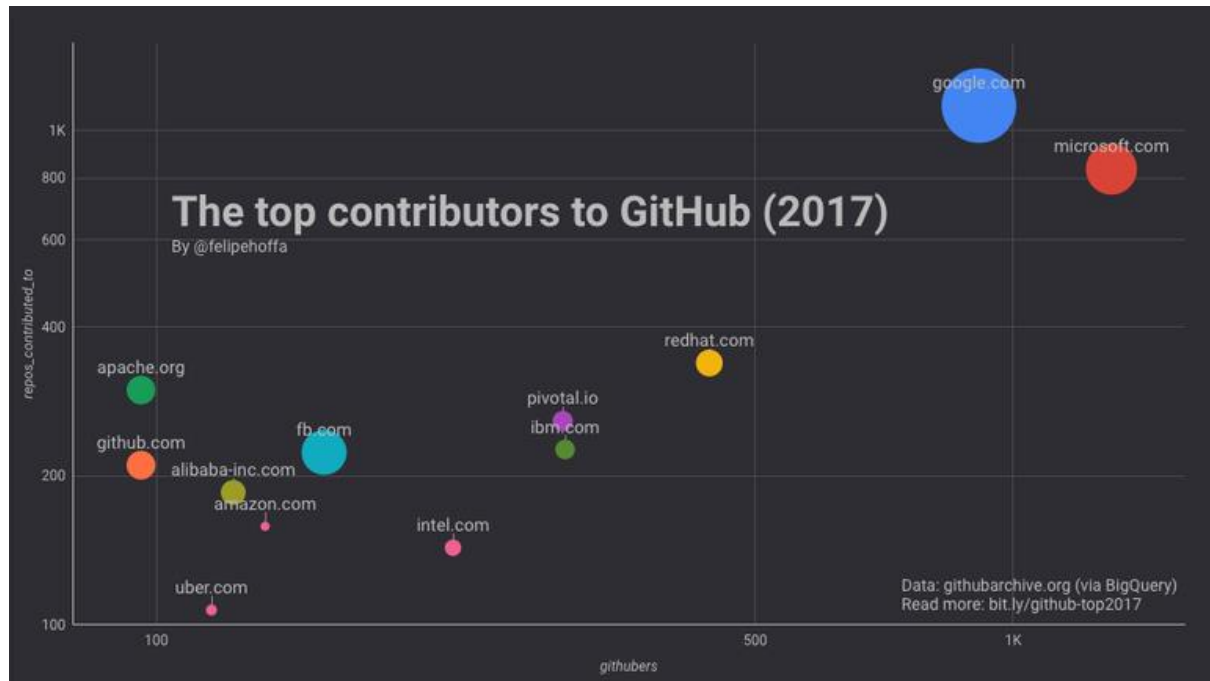

DevOps

Management

Applications

App Frameworks & Tools

Databases & Middleware

Infrastructure

...about contributing...

Organizations with the most open source contributors

	Microsoft	16,419
	facebook	15,682
	docker	14,059
	angular	12,841
	google	12,140
	atom	9,698
	FortAwesome	9,617
	elastic	7,220
	Apache	6,999
	npm	6,815

as of October 2016

Microsoft

&

redhat.

Microsoft + Red Hat: Stronger Together