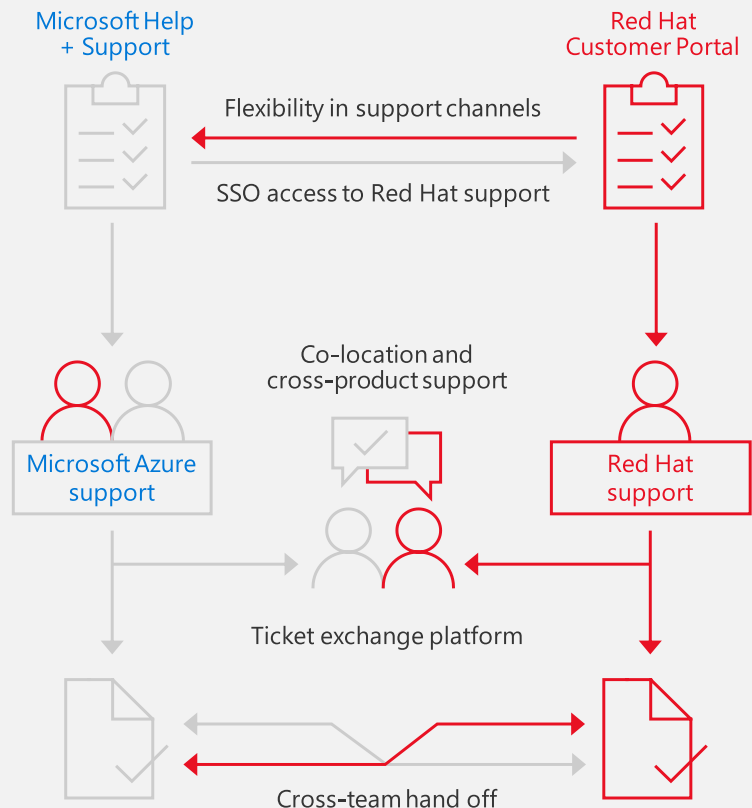

- Most powerful and scalable cloud for SAP HANA.
- Deep partnership between SAP, Microsoft & Red Hat.
- First-class hybrid support experience for Red Hat on Azure.
- Integrated management portal experience.

Hybrid Application
Framework

Hybrid Cloud
Storage

Hybrid Cloud
Management

Integrated support

In-portal customer experience for PAYG deployments

Co-located support with Red Hat on-site team

ISO 27001 compliant B2B communication channel

Integrated support is available 24x7 for **Cloud Access (BYOS)** as well as **On-Demand (PAYG)** deployments

Azure & RedHat : what available now

Microsoft Azure Marketplace search results for "Red Hat".