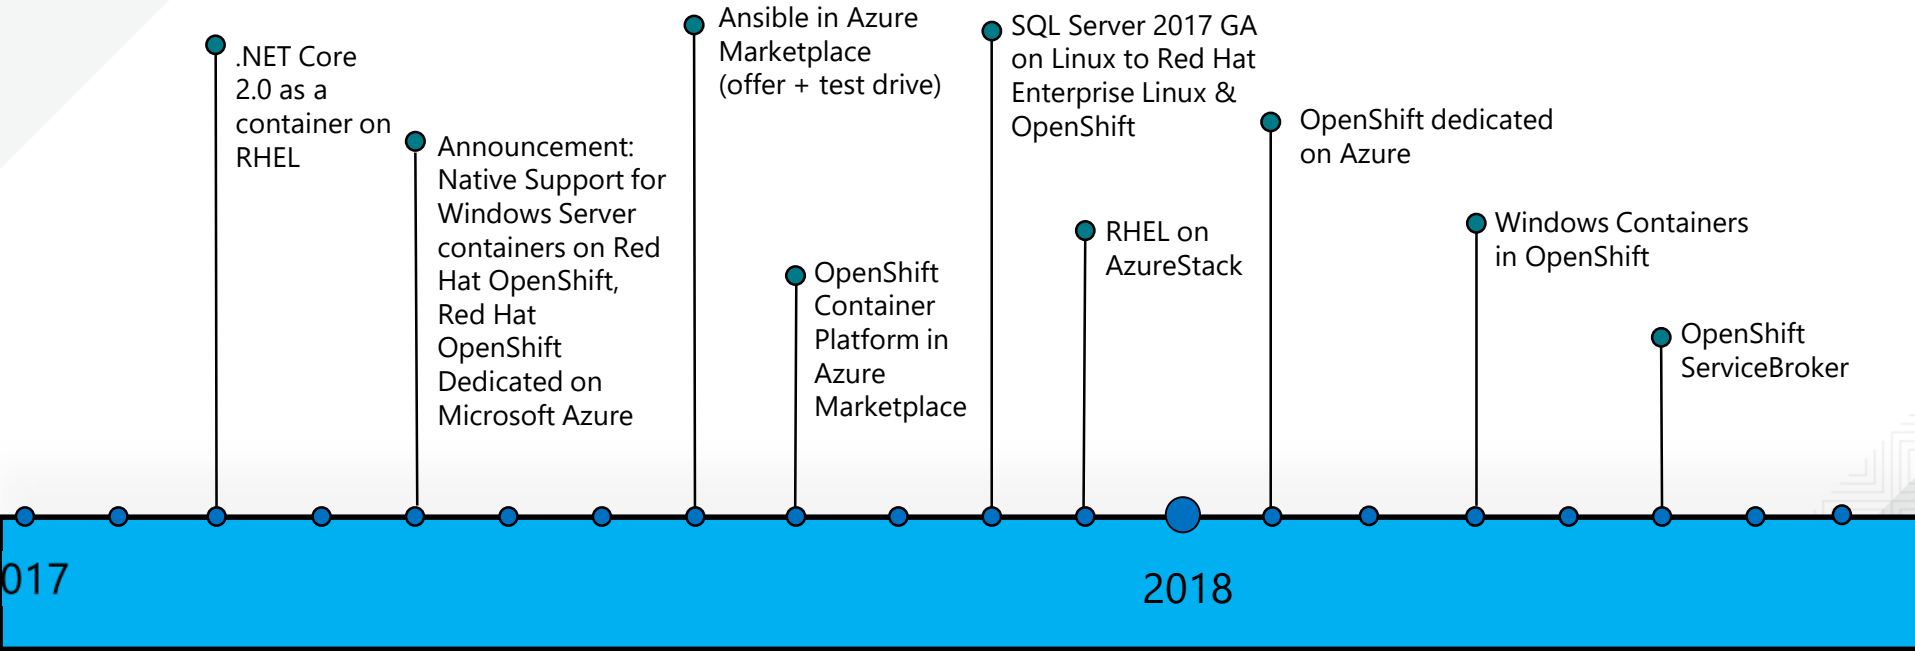

Azure & RedHat : the near Roadmap